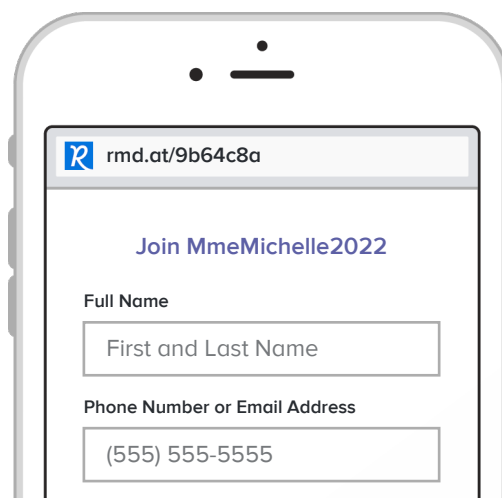

# Sign up for important updates from Mme Michelle.

Get information for École élémentaire La Source right on your phone—not on handouts.

Pick a way to receive messages for MmeMichelle2022:

**A** If you have a smartphone, get push notifications.

On your iPhone or Android phone, open your web browser and go to the following link:

[rmd.at/9b64c8a](https://rmd.at/9b64c8a)

Follow the instructions to sign up for Remind. You'll be prompted to download the mobile app.